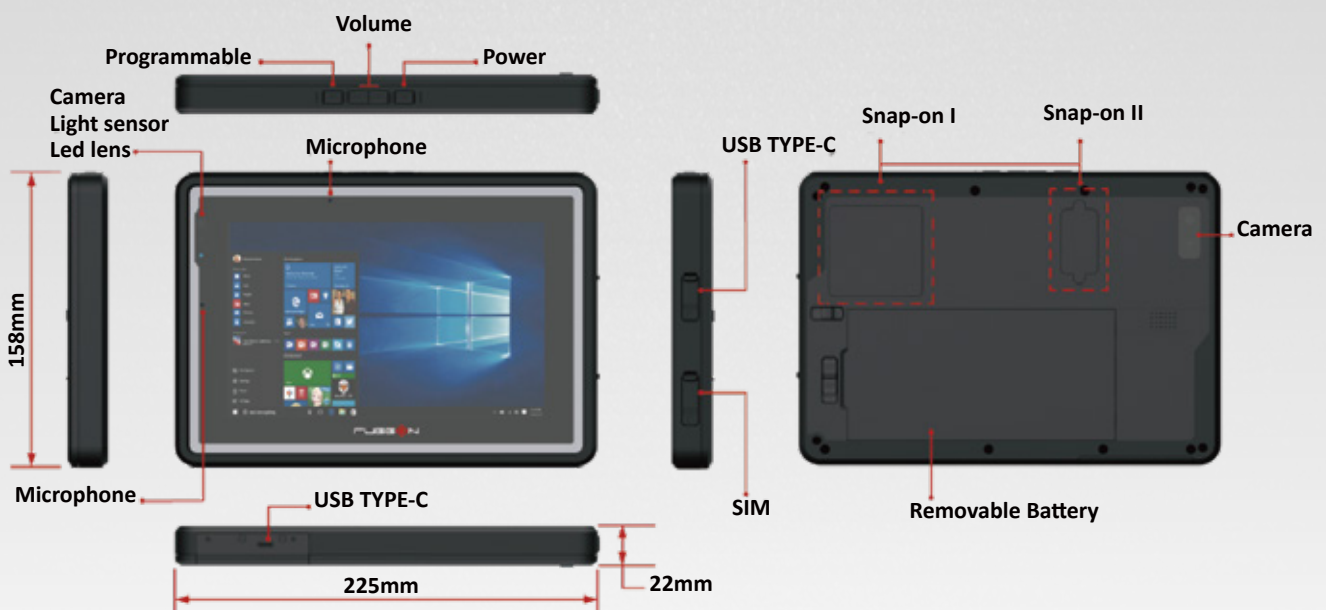

Expansion Option

- ◆ 2x Snap-on connector easy for customization
- ◆ Snap-on I : RJ45 + USB-A 2.0 / RJ45 + RS232 / NFC
- ◆ Snap-on II : Bridge battery
- (This is required for hot-swappable function)

I/O Interface

Dimensions & Weight

- ◆ 225 x 158 x 22 mm (8.9" x 6.2" x 0.9") (W x H x D)
- ◆ 850g (1.87 lbs)^{II}

Software

- ◆ DashON, CamON, BioON, RuggOTA

I. USB type C 3.1 Gen 2, support both PD & Alternate Mode.

II. Actual weight varies by configurations and optional accessories